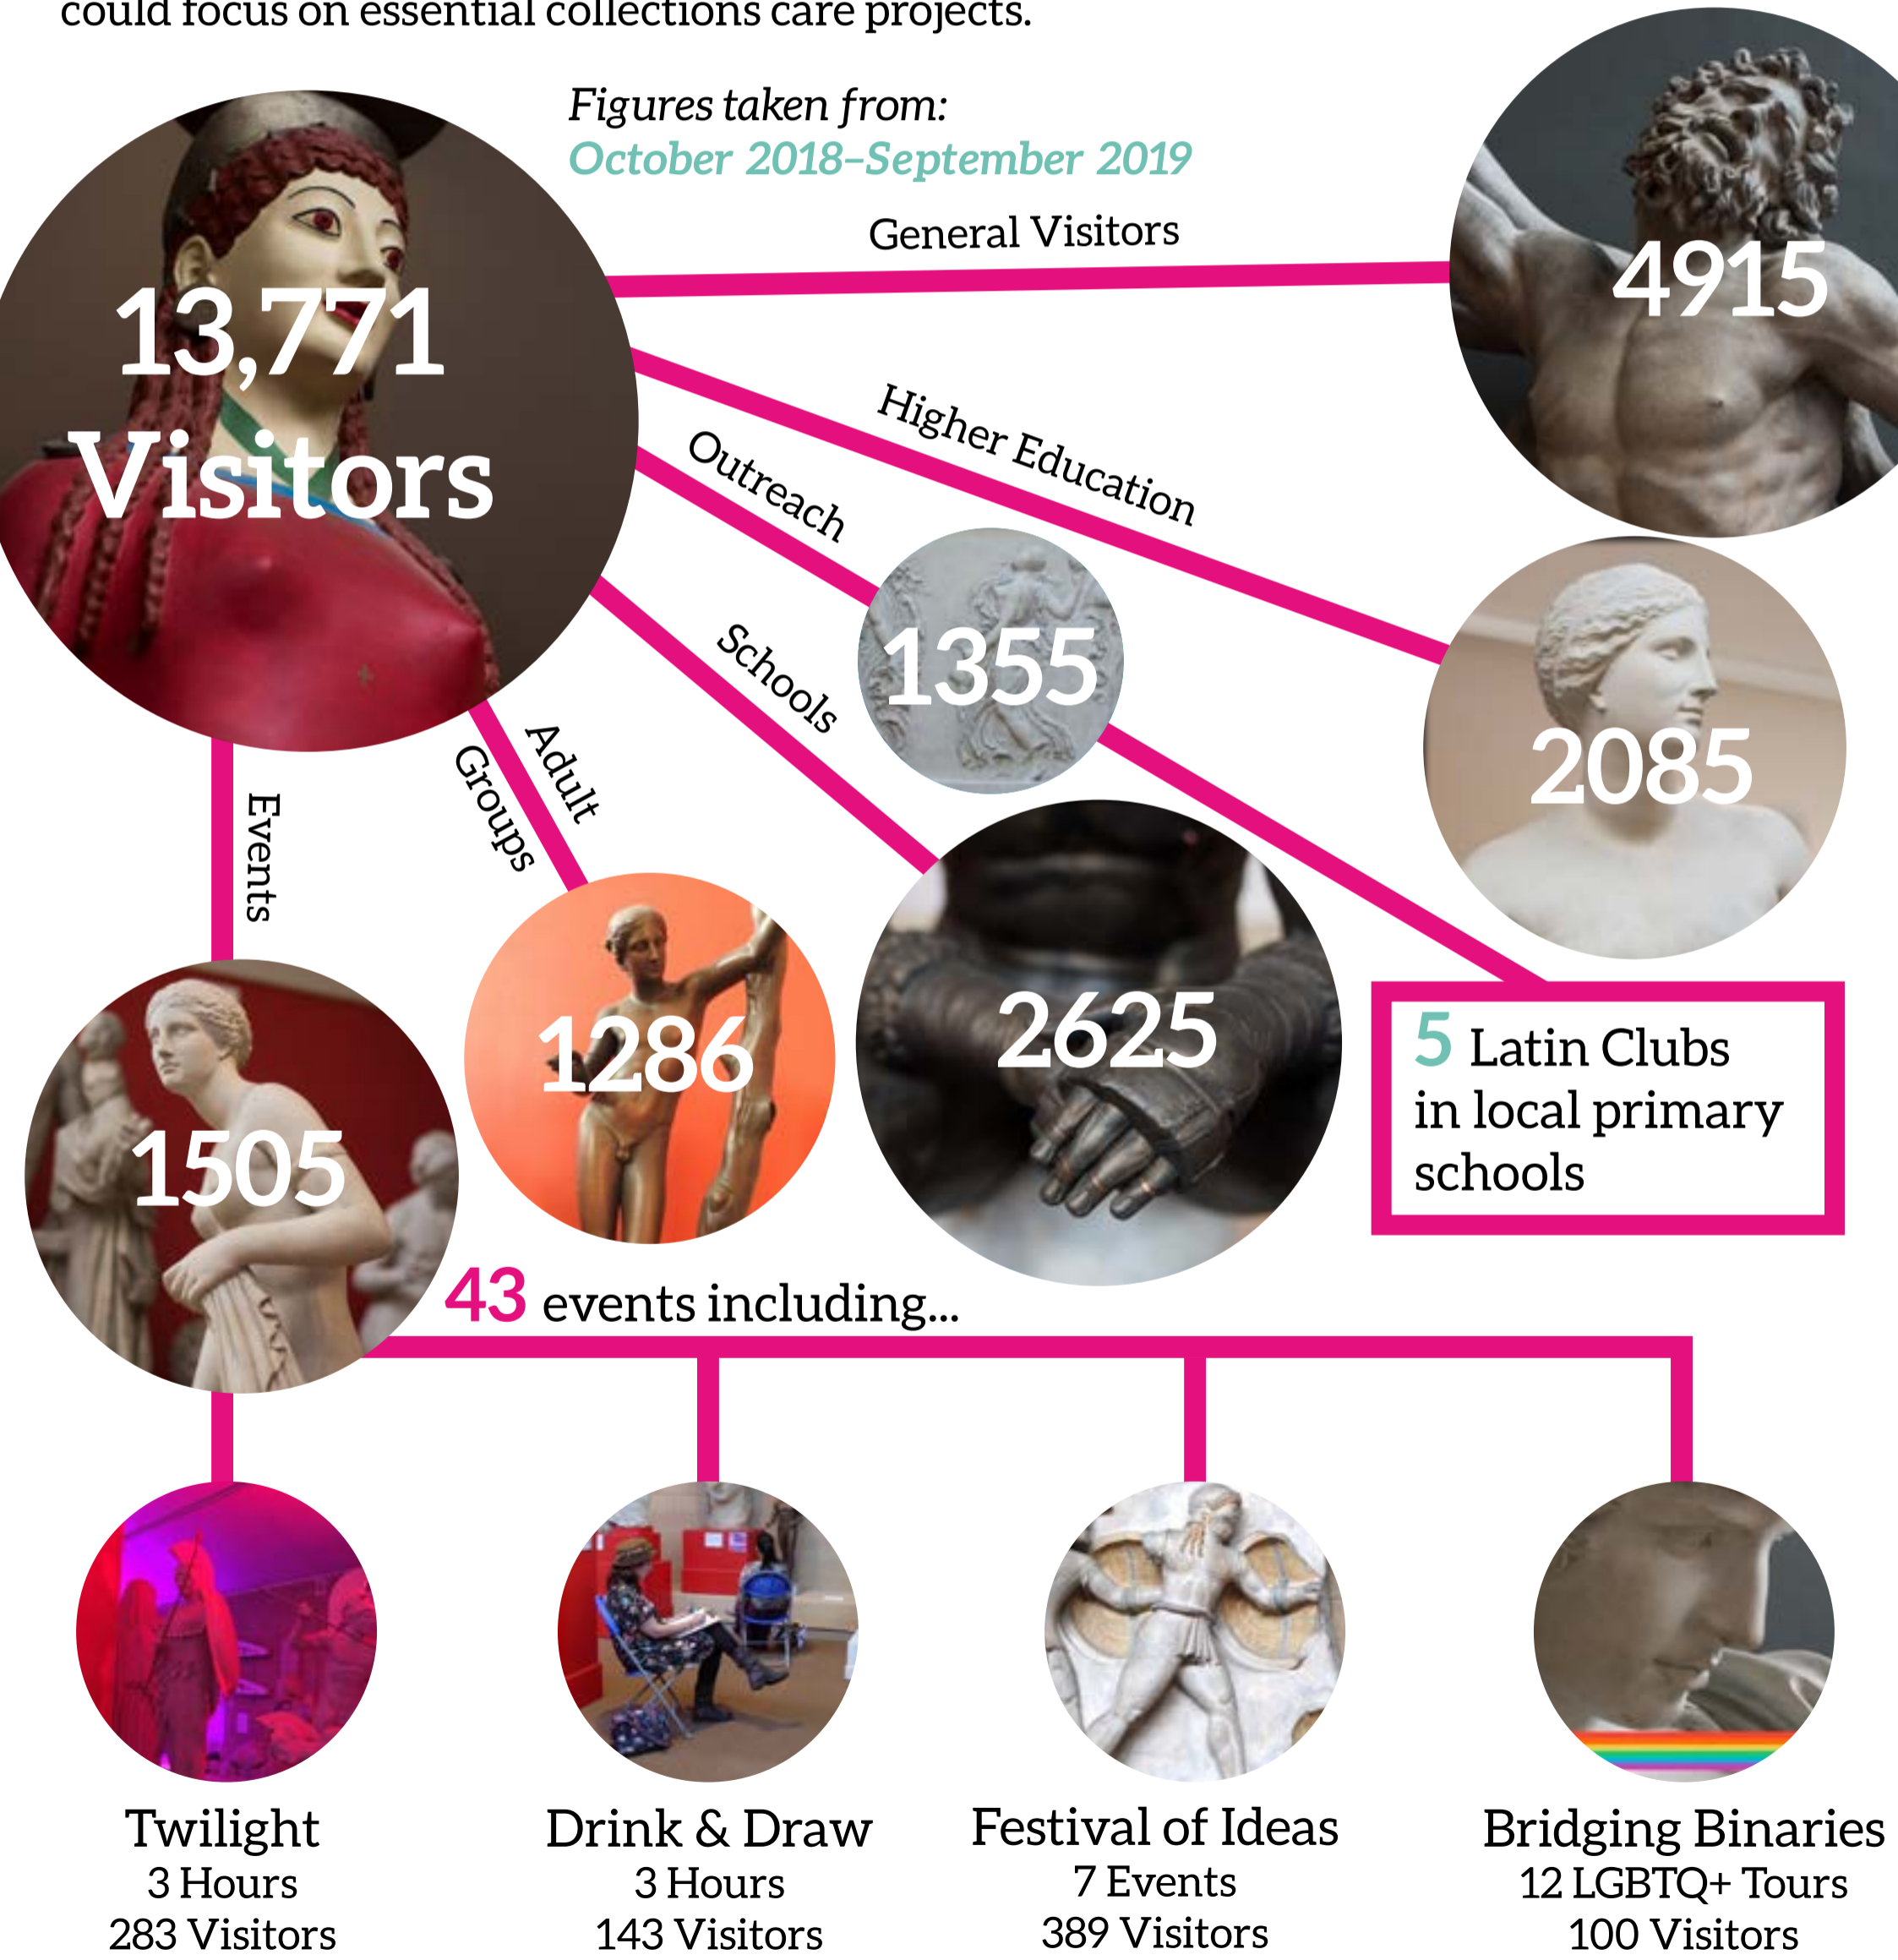

Annual Report

It has been eventful year for the Museum of Classical Archaeology – and one full of changes. We have had another busy year for exhibitions, said hello to two new members of staff and at the end of April 2019 we began closing on Mondays so that we could focus on essential collections care projects.

Figures taken from:
October 2018–September 2019

Exhibitions & Displays

Layers of Landscape

Ashkelon

Loukas Morley

Cambridge Community Arts

Marian Maguire

3000 squeezes

New cataloguing and reboxing project

15,000 Objects

1

Telemetrics System installed

300

new boxes

1

volunteer

Access Review

Museum Remix II

427 Hours

were given by...

49

Volunteers

Artist Unknown Kettle's Yard

3