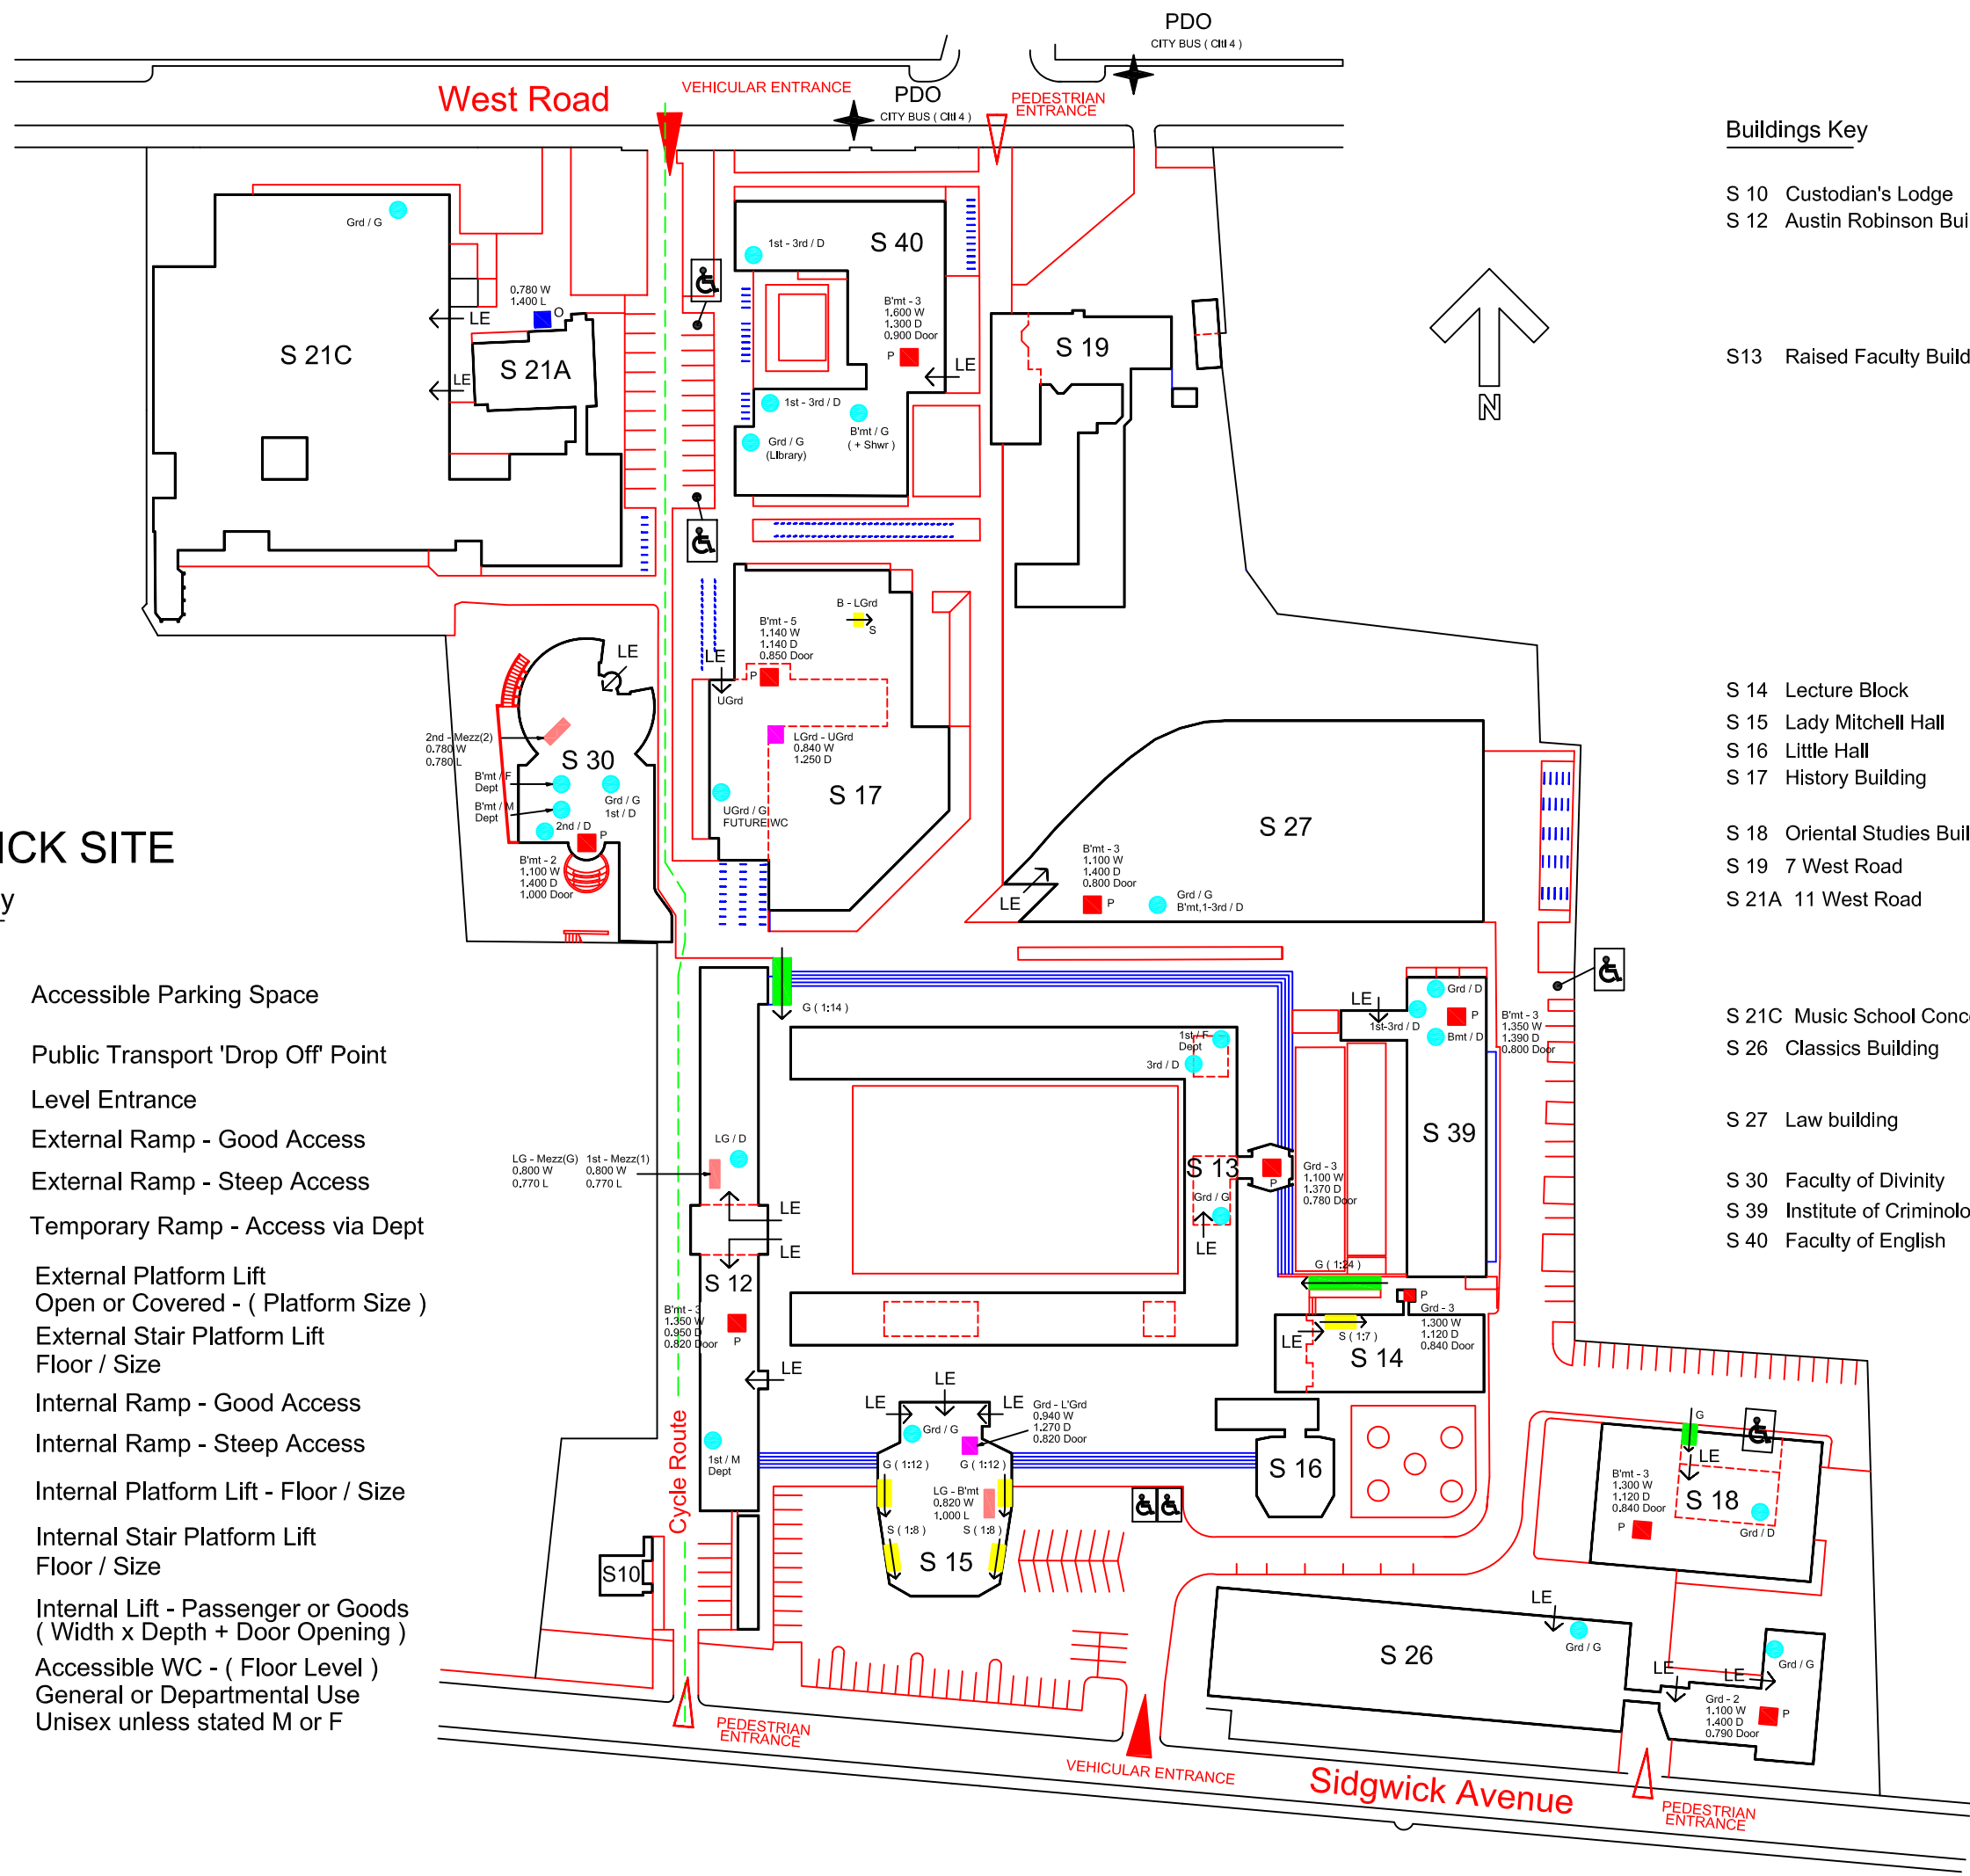

SIDGWICK SITE

Symbols Key

-  Accessible Parking Space
-  PDO Public Transport 'Drop Off' Point
-  LE Level Entrance
-  G External Ramp - Good Access
-  S External Ramp - Steep Access
-  Temporary Ramp - Access via Dept
-  O or C External Platform Lift
Open or Covered - (Platform Size)
-  External Stair Platform Lift
Floor / Size
-  G Internal Ramp - Good Access
-  S Internal Ramp - Steep Access
-  Internal Platform Lift - Floor / Size
-  Internal Stair Platform Lift
Floor / Size
-  P or G Internal Lift - Passenger or Goods
(Width x Depth + Door Opening)
-  G or D Accessible WC - (Floor Level)
General or Departmental Use
Unisex unless stated M or F

Buildings Key

- S 10 Custodian's Lodge
- S 12 Austin Robinson Building
 - Faculty of Economics and Politics
 - Dept. of Applied Economics
 - Marshall Library
 - Fitzwilliam Museum
- S 13 Raised Faculty Building
 - Faculty of Modern and Medieval Languages
 - Dept. of French
 - Dept. of German
 - Dept. of Italian
 - Dept. of Linguistics
 - Dept. of Slavonic Studies
 - Dept. of Spanish and Portuguese.
 - M.M.L. Library
 - Faculty of Philosophy and Library
 - Literary and Linguistic Computing Centre
- S 14 Lecture Block
 - Lecture Rooms & Vacant Accomodation.
- S 15 Lady Mitchell Hall
- S 16 Little Hall
- S 17 History Building
 - Faculty of History.
 - Centre of Latin American Studies.
- S 18 Oriental Studies Building
 - Faculty of Oriental Studies.
- S 19 7 West Road
 - Unoccupied
- S 21A 11 West Road
 - Faculty of Music
 - Language Centre. - Main Offices.
 - Advisory Service
 - Librarian.
- S 21C Music School Concert Hall and Pendlebury Library.
- S 26 Classics Building
 - Faculty of Classics and Museum of Classical Archeology.
- S 27 Law building
 - Squire Law Library & Faculty of Law
 - Centre for European Legal Studies
- S 30 Faculty of Divinity
- S 39 Institute of Criminology
- S 40 Faculty of English

Link to University site map at
<http://www.cam.ac.uk/map/v3/drawmap.cgi?mp=sidg>